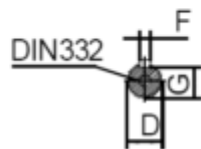

# Data Sheet

Article number: 250300075616

Description: Kleedrive T3C 90S-6 0.75KW 900 rpm  
3x230/400V 50HZ IP55 B34 Eff=78,9%

## Measures

A = 140	F = 8	P = 140
AA = 178	G = 20	R = 0
AC = Ø176	H = 90	S = -
AD = 231	HD = 141	T = M8
B = 100	K = Ø10	TBH = 114
C = 56	L = 320	TBS = 49
D = Ø24	M = 115	TBW = 114
E = 50	N = 95	