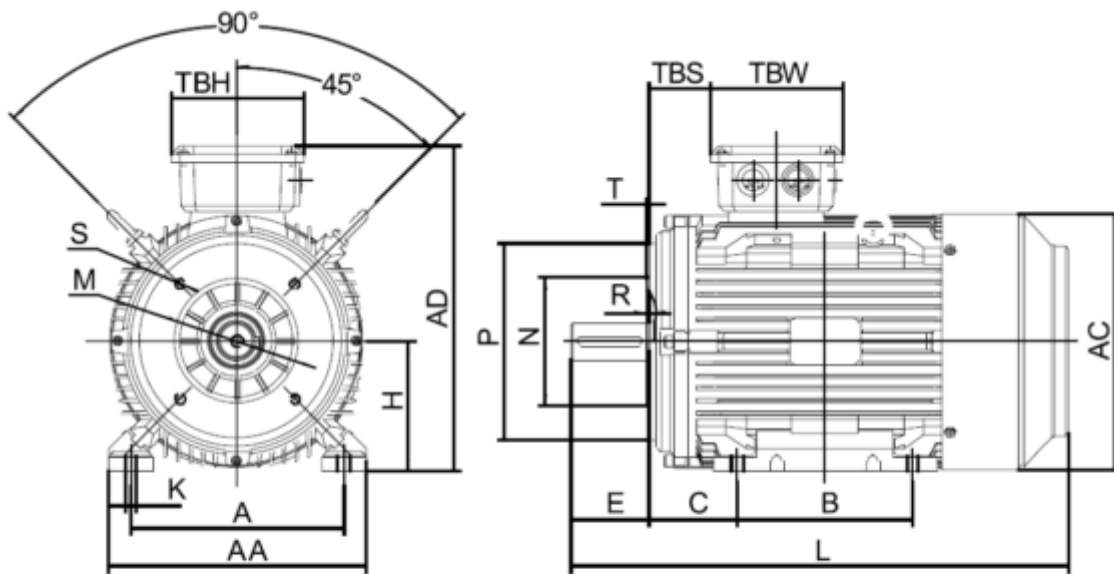

# Data Sheet

Article number: 250300075616

Description: Kleedrive T3C 90S-6 0.75KW 900 rpm  
3x230/400V 50HZ IP55 B34 Eff=78,9%

## Measures

A = 140	F = 8	P = 140
AA = 178	G = 20	R = 0
AC = Ø176	H = 90	S = -
AD = 231	HD = 141	T = M8
B = 100	K = Ø10	TBH = 114
C = 56	L = 320	TBS = 49
D = Ø24	M = 115	TBW = 114
E = 50	N = 95	